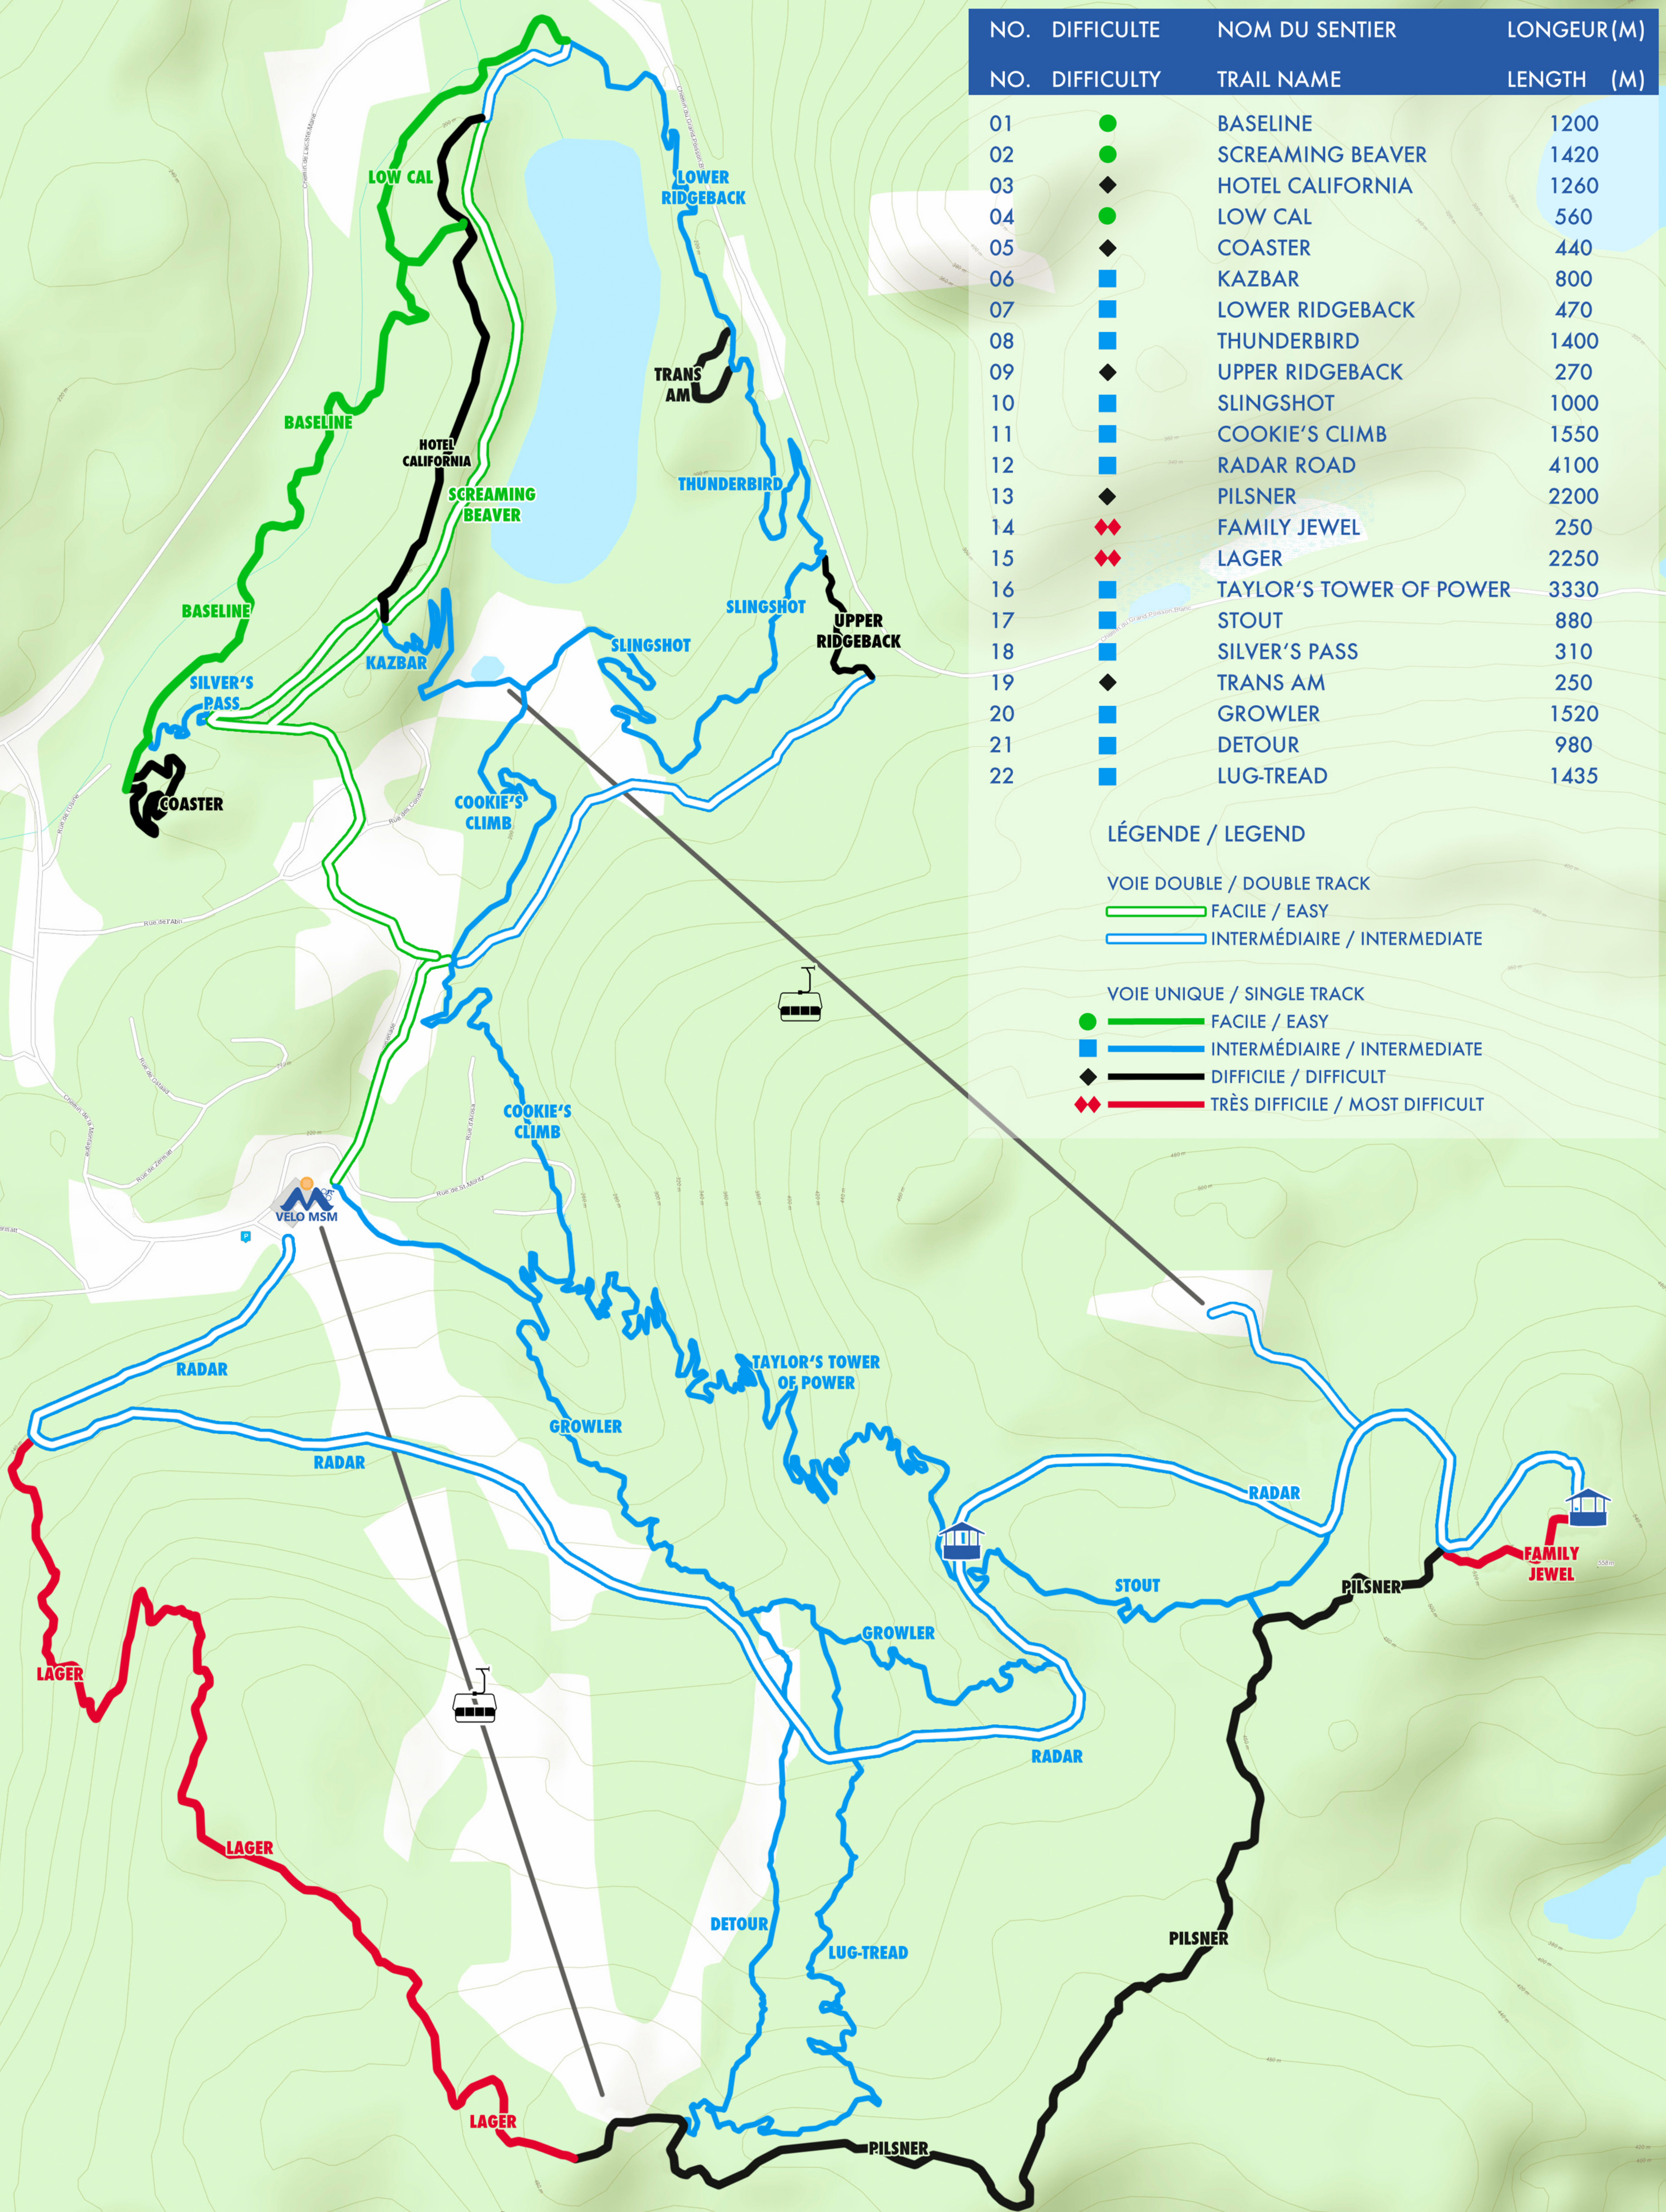

# VELO MSM

NO.	DIFFICULTE	NOM DU SENTIER	LONGEUR (M)
NO.	DIFFICULTY	TRAIL NAME	LENGTH (M)
01	●	BASILINE	1200
02	●	SCREAMING BEAVER	1420
03	◆	HOTEL CALIFORNIA	1260
04	●	LOW CAL	560
05	◆	COASTER	440
06	■	KAZBAR	800
07	■	LOWER RIDGEBACK	470
08	■	THUNDERBIRD	1400
09	◆	UPPER RIDGEBACK	270
10	■	SLINGSHOT	1000
11	■	COOKIE'S CLIMB	1550
12	■	RADAR ROAD	4100
13	◆	PILSNER	2200
14	◆◆	FAMILY JEWEL	250
15	◆◆	LAGER	2250
16	■	TAYLOR'S TOWER OF POWER	3330
17	■	STOUT	880
18	■	SILVER'S PASS	310
19	◆	TRANS AM	250
20	■	GROWLER	1520
21	■	DETOUR	980
22	■	LUG-TREAD	1435

## LÉGENDE / LEGEND

VOIE DOUBLE / DOUBLE TRACK  
 ● FACILE / EASY  
 ■ INTERMÉDIAIRE / INTERMEDIATE

VOIE UNIQUE / SINGLE TRACK  
 ● FACILE / EASY  
 ■ INTERMÉDIAIRE / INTERMEDIATE  
 ◆ DIFFICILE / DIFFICULT  
 ◆◆ TRÈS DIFFICILE / MOST DIFFICULT

**TRAILFORKS**